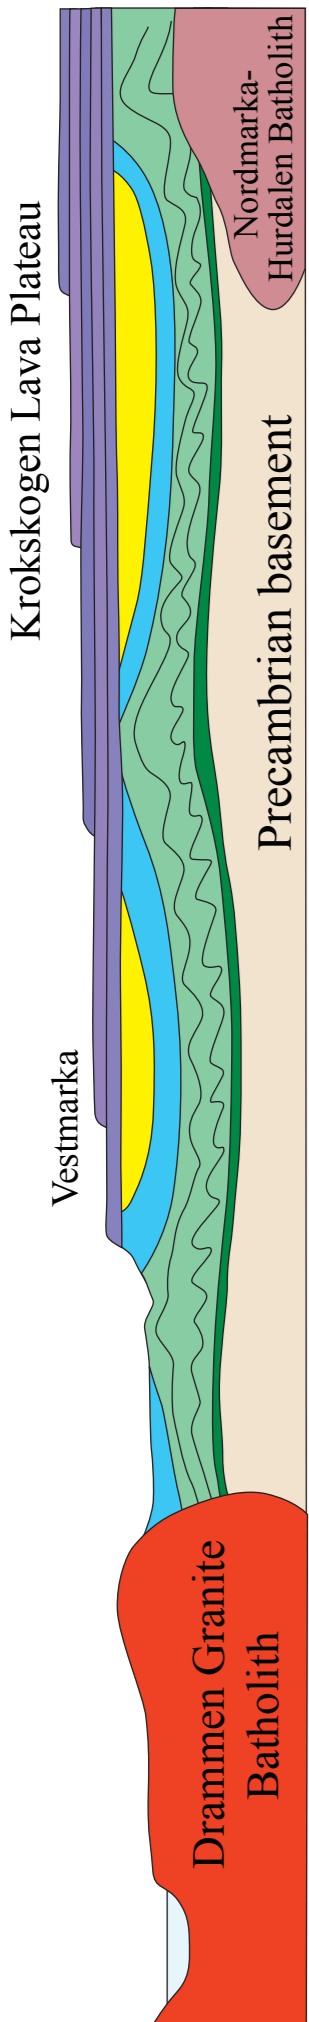

Western sect.

# Central part of the Oslo Rift

From Lutro & Nordgulen (2004, NGU)  
with two schematic sections  
(blue, stippled profile lines)

Eastern sect.