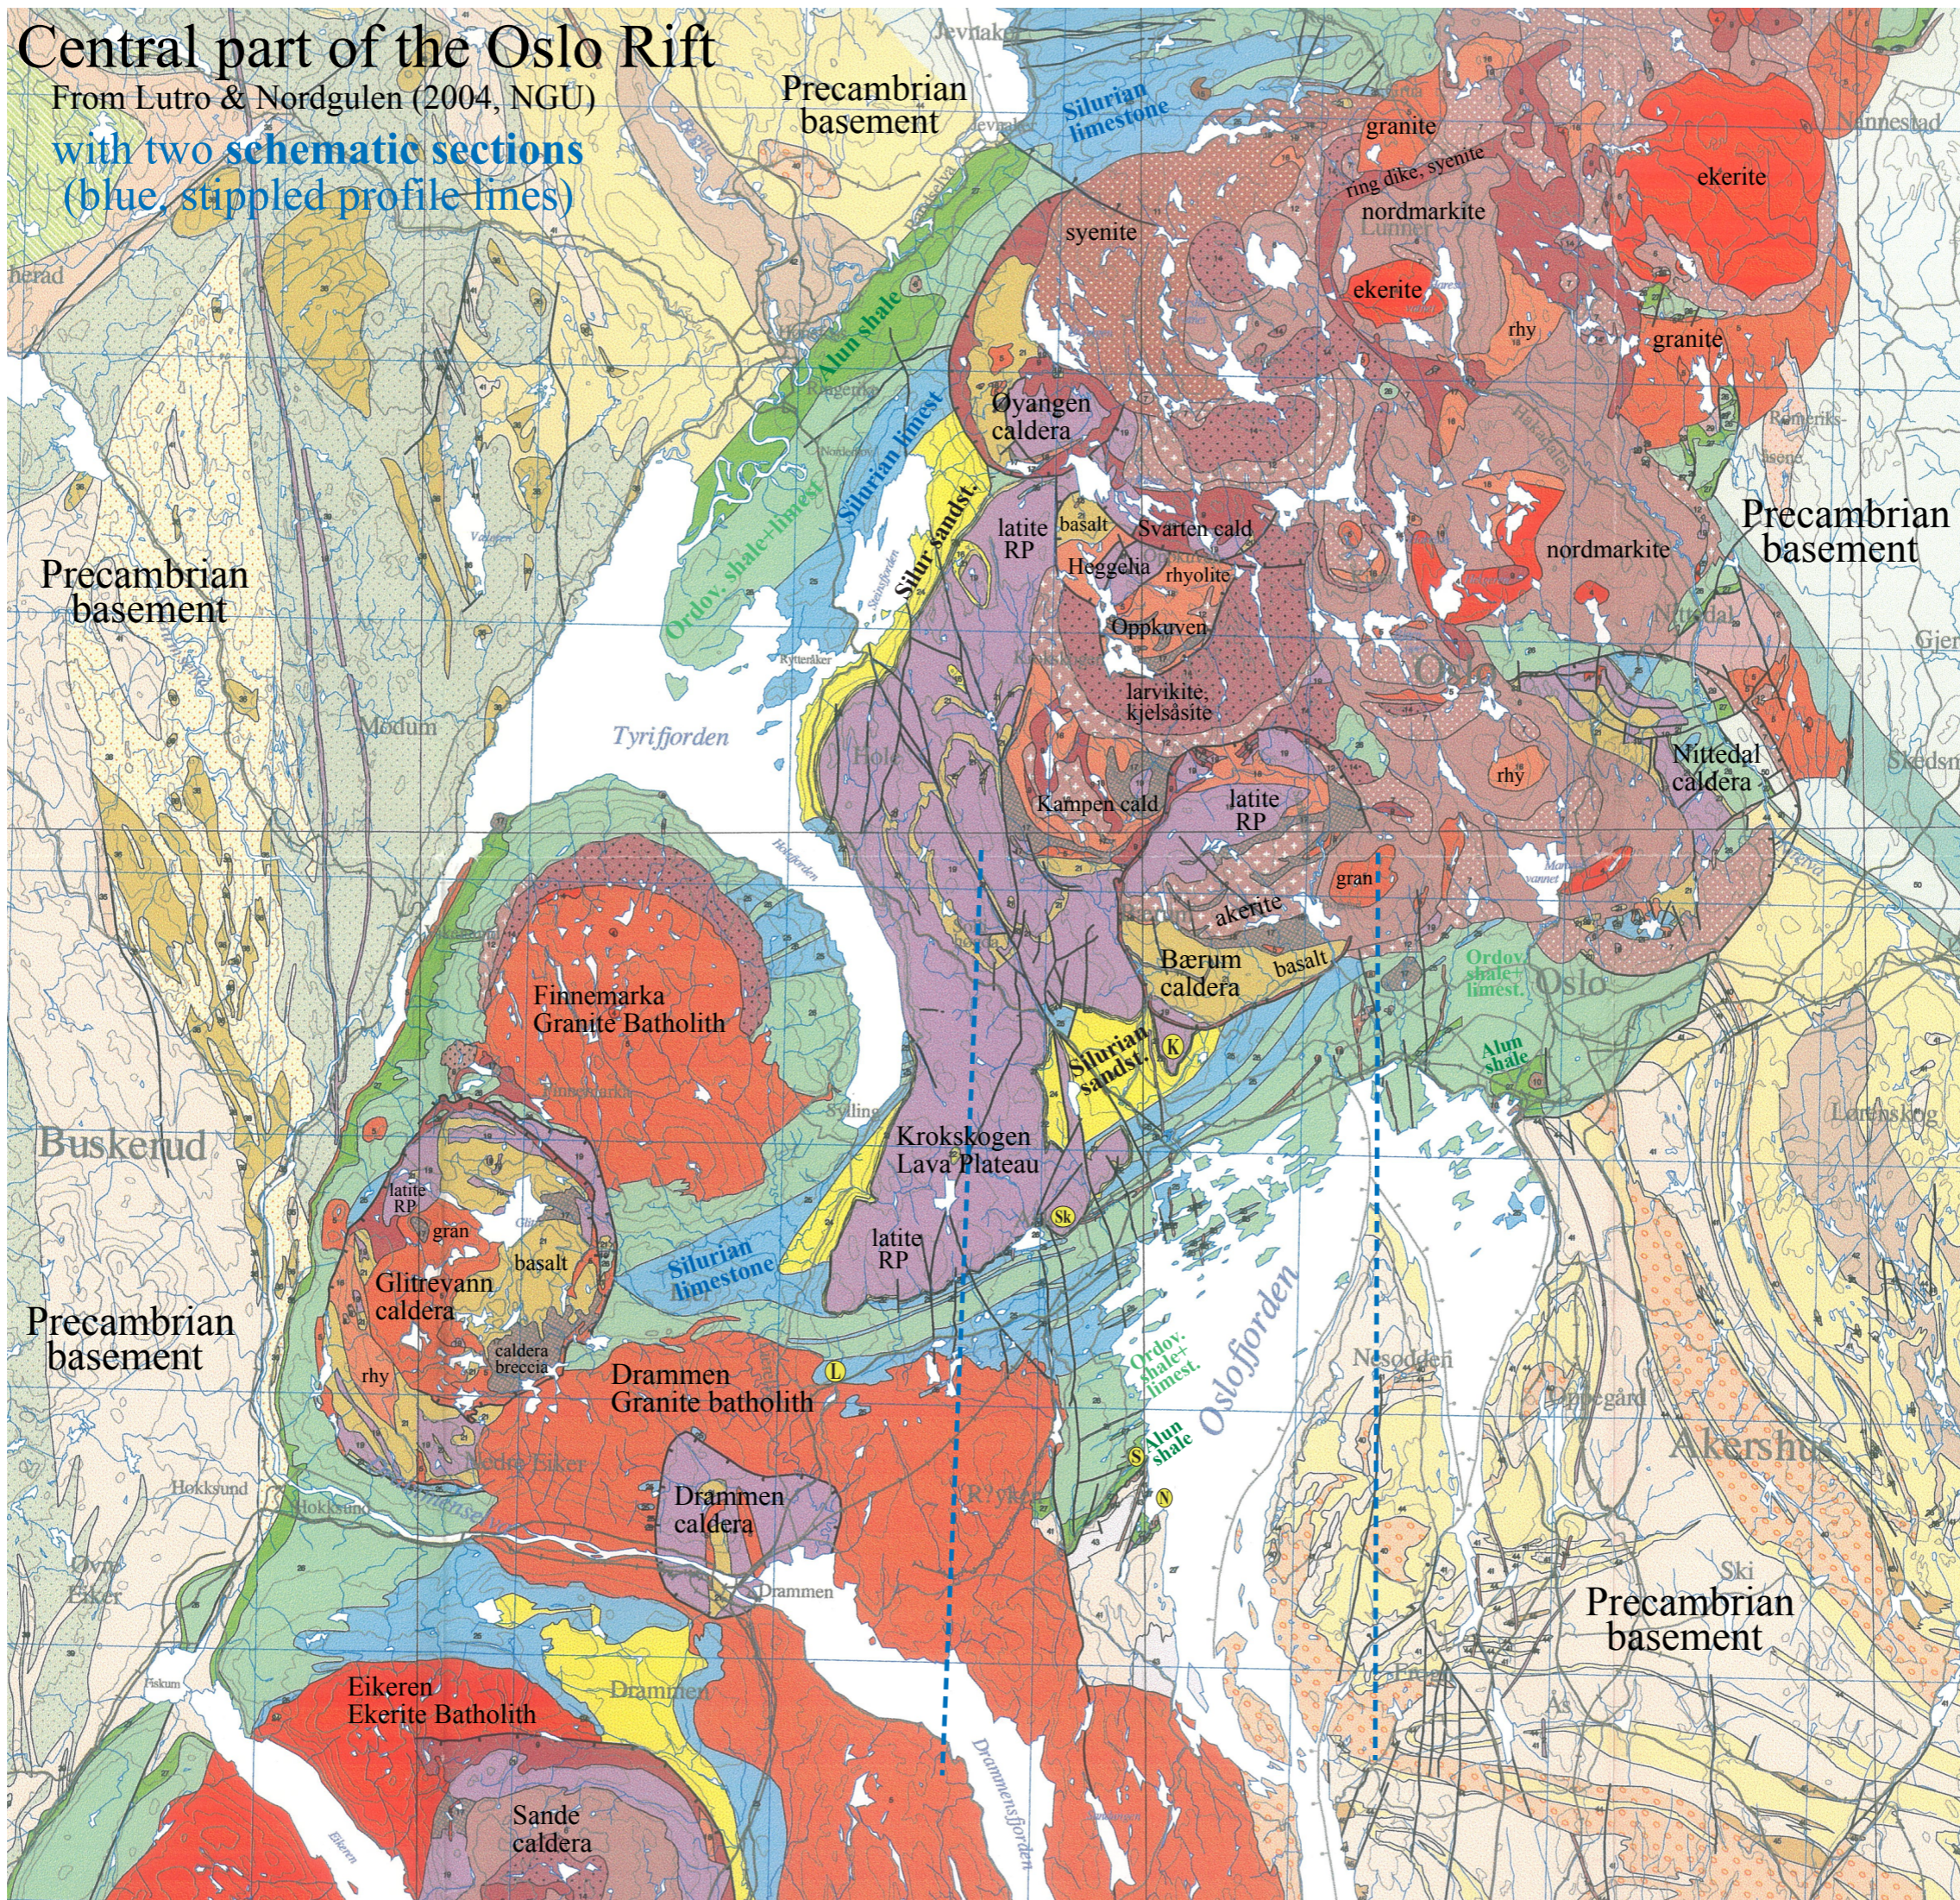

Western sect.

# Central part of the Oslo Rift

From Lutro & Nordgulen (2004, NGU)  
with two schematic sections  
(blue, stippled profile lines)

Eastern sect.